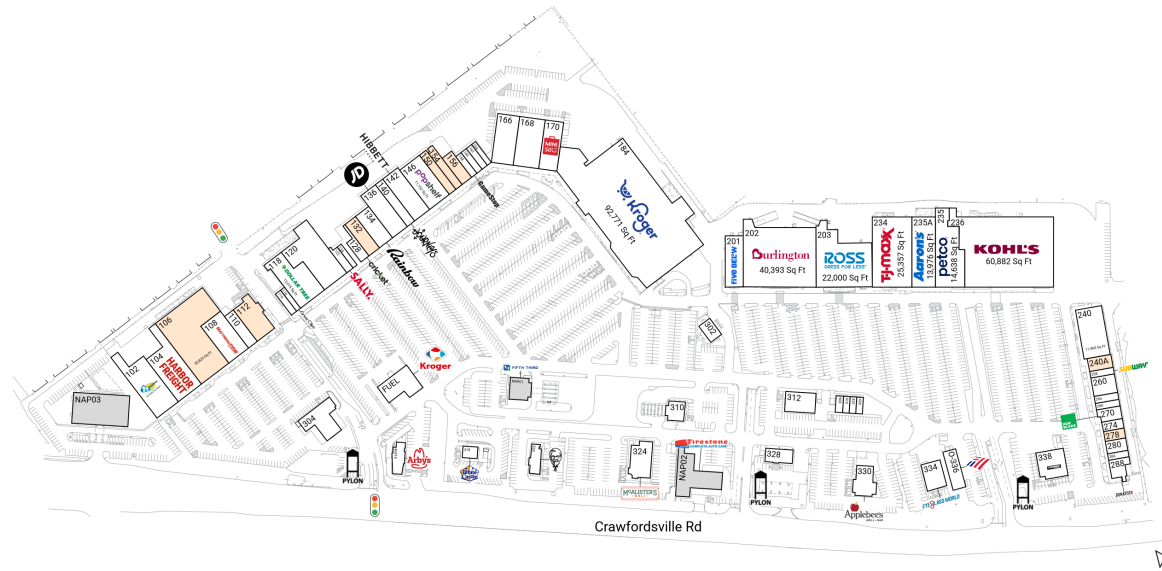

Speedway Super Center

5620-6020 Crawfordsville Road | Speedway, IN 46224

Marion County Indianapolis-Carmel-Greenwood, IN 584,626 Sq Ft

39.7987, -86.2619

Available Spaces

106	30,825 Sq Ft	360°	154	3,600 Sq Ft	360°
112	7,704 Sq Ft	360°	156	3,545 Sq Ft	360°
132	4,800 Sq Ft		240A	2,890 Sq Ft	360°
150	2,875 Sq Ft	360°	278	1,910 Sq Ft	360°

Current Tenants

Space size listed in square feet

102	HealthNet	15,225	258	Subway	1,445
104	Harbor Freight Tools	14,178	260	Melody Salon & Suite	4,071
108	Mattress Firm	10,575	266	Affordable Insurance Agency	1,562
110	Luxe Nail Lounge	4,000	268	AccuQuest Hearing Centers	1,445
114	Eyes by India	1,450	270	H&R Block	2,690
116	Great Clips	1,210	274	Accurate Personnel Services	1,805
118	Dollar Tree	13,075	280	MAS Aesthetics Gym	2,371
120	Oak Street Health	16,675	284	Falis Place	1,245
122	Sally Beauty Supply	1,600	288	Donatos Pizzeria	2,745
124	Speedway Jewelry	2,400	302	Pana Donut & Baba Tea	2,456
	Phones & Perf		310	Caribbean Brize Restaurant	3,098
128	Cricket Wireless	1,500	312	Flying Squirrel Axe Throwing C	5,500
134	Rainbow Shops	10,800	318	White Castle	1,575
136	JD Sports	8,960	320	KFC	2,481
140	Journeys	4,480	324	McAlister's Deli	6,450
142	Hibbett Sports	7,279	328	Thorntons	2,850
146	pOpshelf	11,152	330	Applebee's	5,400
158	GameStop	1,600	334	Eyeglass World	4,500
160	Wings & Kabob	1,600	338	Advance Auto Parts	6,993
162	Kuakua Hawaiian BBQ & Sushi	1,600	400	Ice Cream Cone	1,000
164	Maria Hair Braiding	1,200	410	Punta Cana Barbershop	1,000
166	Empire Beauty Schools	10,000	420	Queen Nails	1,000
168	Grace Beauty	11,600	430	Prideland Collectibles	1,000
170	Miniso	8,400	40316	Arby's	2,800
184	Kroger	92,771	FUEL	Kroger Fuel Center	0
201	Five Below	8,525	O-336	Bank of America	4,439
202	Burlington	40,393	NAP01	Fifth Third Bank	1,335
203	Ross Dress for Less	22,000	NAP02	Firestone Complete Auto Care	2,800
234	T.J. Maxx	25,357	NAP03	NAP	0
235	Petco	14,638			
235A	Aaron's	13,976			
236	Kohl's	60,882			
240	Indiana Bureau of Motor Vehicles Commission	11,960			

This site plan is for illustrative and information purposes only, showing the general layout of the shopping center; and is not a legal survey. Brixmor makes no representation or warranty that the shopping center is exactly as depicted as site conditions and tenant mix are subject to change over time. 4169